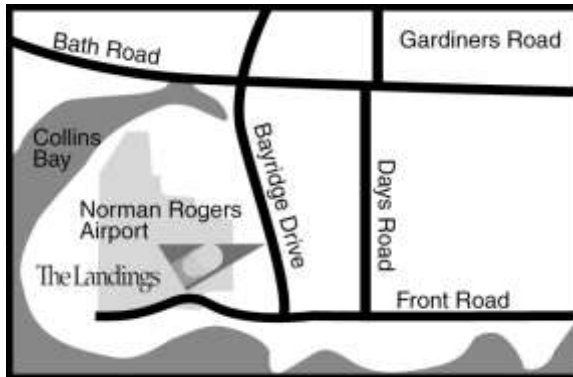

WELCOME TO THE LANDINGS

The Landings Golf Course and Teaching Centre is Kingston's best public golf facility. The Landings Golf Course and Teaching Centre is located at Norman Rogers Airport, on the north side of Front Road (King Street West), at the corner of Bayridge Drive.

We boast Kingston's premier teaching academy, a beautiful practice facility (which includes the largest grass tee deck in the area, and a perfect putting green), a putting green adjacent to the clubhouse, and a well-manicured 18-hole golf course designed for all levels of golfing ability. Combine a great facility with first class service and excellent programming, and you have Kingston's finest public golf experience.